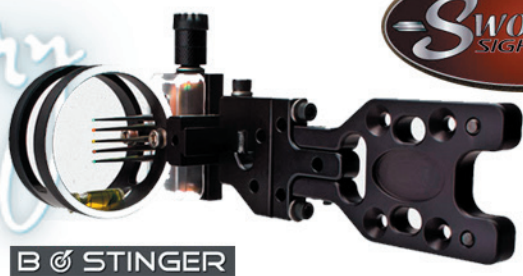

**HINKY**  
STRINGS

**With Every Package deal  
Get a New set of Custom  
Hinky Strings  
on Your  
New Elite Bow!**

**Special Team Overkill  
Archery Package**

**Overkill!**  
The **Elite Rig!**

Normal Retail  
Price With  
Accessories  
**\$1200**

**\$999**

**The Overkill package will consist of:**

- 1- New 2011 Elite bow
- \*Your choice of either a Pure, Pulse or Hunter in std available colors
- 1- Sword Twilight Hunter sight (black)
- 1- Limb Driver rest (std model in black)
- 1- B-Stinger stabilizer - Black (8.5" Sport Hunter B Stinger) (BSBLK85)